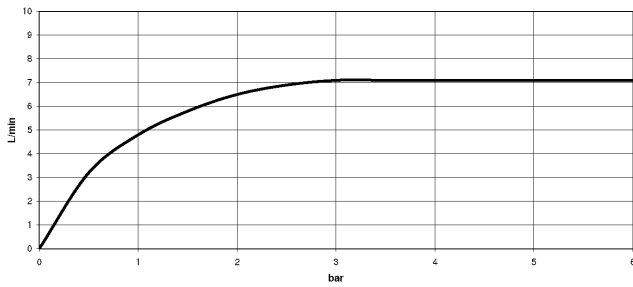

SYMETRICS eSET Touchfree Basin mixer without pop-up waste without temperature setting - Chrome

ST 010 205 4980

SYMETRICS eSET Touchfree Basin mixer without pop-up waste without temperature setting - Chrome

ST 010 205 4080
mm [inches]

Flow rate chart

Certificates

LGA_18592.

WRAS_1904065.

SYMETRICS eSET Touchfree Basin mixer without pop-up waste without temperature setting - Chrome

ST 010 205 4980

Spare parts list

No.	Item Number	Name	Quantity used	Delivery time
1	09 14 10 053 90	seal	1	2
2	09 24 04 135 90	nipple	1	2
3	09 14 10 008 90	seal	2	2
4	90 11 68 004 00-00	spout	1	10
5	90 23 01 029 02-00	aerator	1	10